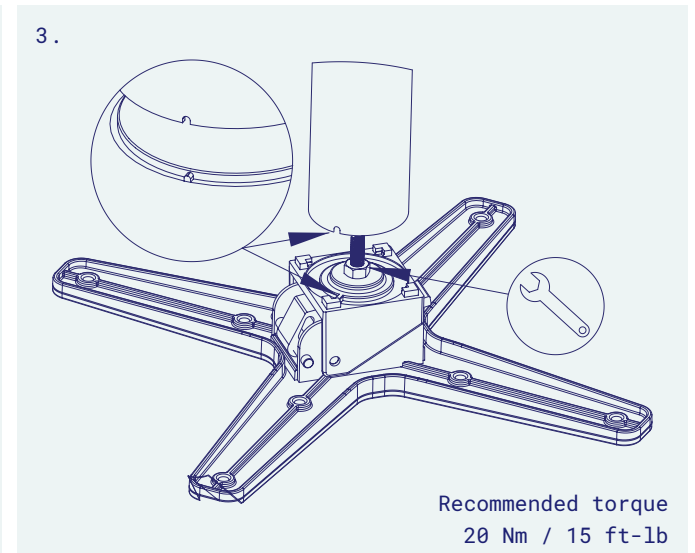

Terrace

HARDWARE INCLUDED

-  2 x M10 Nut
-  1 x M10 Washer
-  1 x M10 Nyloc

HAND TOOLS REQUIRED TO ASSEMBLE*

-  17mm Spanner
-  17mm Socket wrench

*Not supplied.

WATCH ASSEMBLY DEMO

All product information is correct at the time of printing but may be subject to change without notice. For the latest information please visit our website.