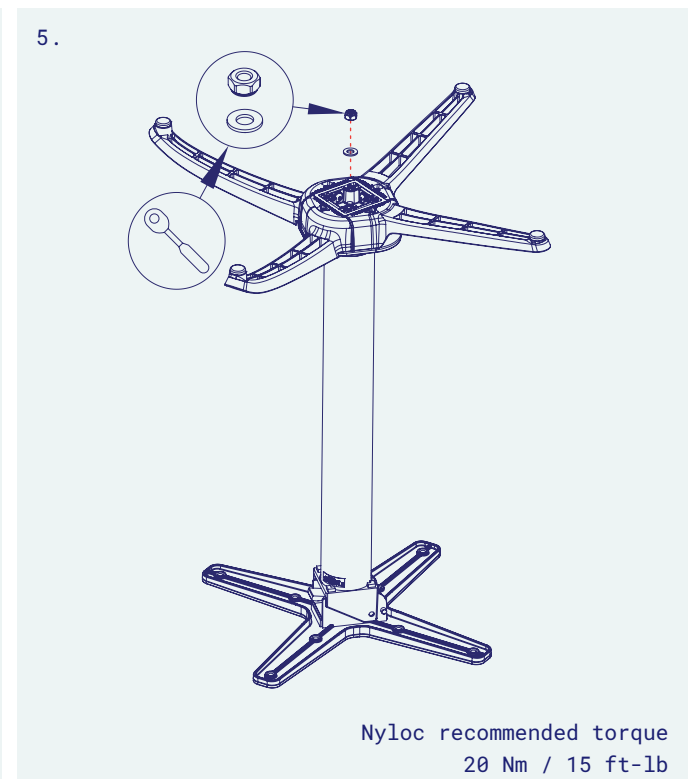

Terrace

HARDWARE INCLUDED

-  2 x M10 Nut
-  1 x M10 Washer
-  1 x M10 Nyloc

HAND TOOLS REQUIRED TO ASSEMBLE*

-  17mm Spanner
-  17mm Socket wrench

*Not supplied.

WATCH ASSEMBLY DEMO

All product information is correct at the time of printing but may be subject to change without notice. For the latest information please visit our website.