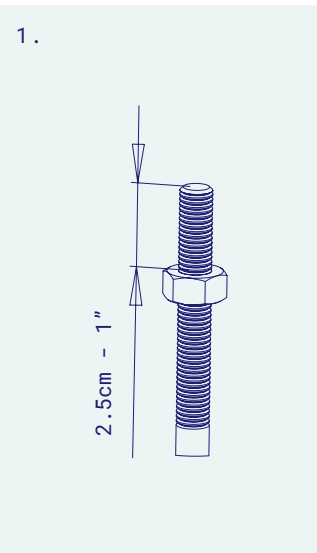

Terrace

HARDWARE INCLUDED

-  2 x M10 Nut
-  1 x M10 Washer
-  1 x M10 Nyloc

HAND TOOLS REQUIRED TO ASSEMBLE*

-  17mm Spanner
-  17mm Socket wrench

*Not supplied.

WATCH ASSEMBLY DEMO

All product information is correct at the time of printing but may be subject to change without notice. For the latest information please visit our website.