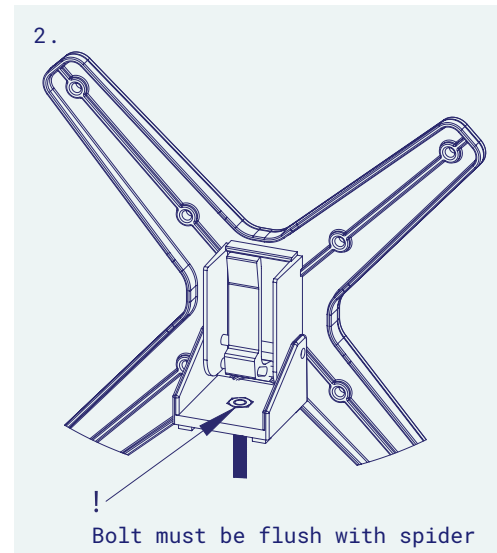

Terrace

HARDWARE INCLUDED

-  2 x M10 Nut
-  1 x M10 Washer
-  1 x M10 Nyloc

HAND TOOLS REQUIRED TO ASSEMBLE*

-  17mm Spanner
-  17mm Socket wrench

*Not supplied.

WATCH ASSEMBLY DEMO

All product information is correct at the time of printing but may be subject to change without notice. For the latest information please visit our website.