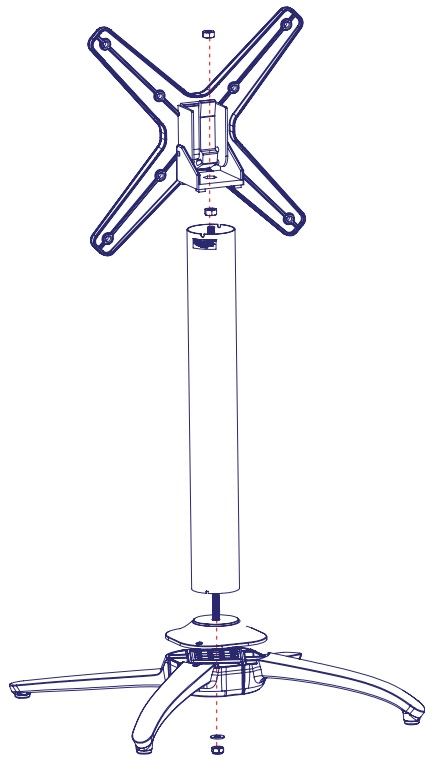

Terrace

HARDWARE INCLUDED

-  2 x M10 Nut
-  1 x M10 Washer
-  1 x M10 Nyloc

HAND TOOLS REQUIRED TO ASSEMBLE*

-  17mm Spanner
-  17mm Socket wrench

*Not supplied.

WATCH ASSEMBLY DEMO

All product information is correct at the time of printing but may be subject to change without notice. For the latest information please visit our website.