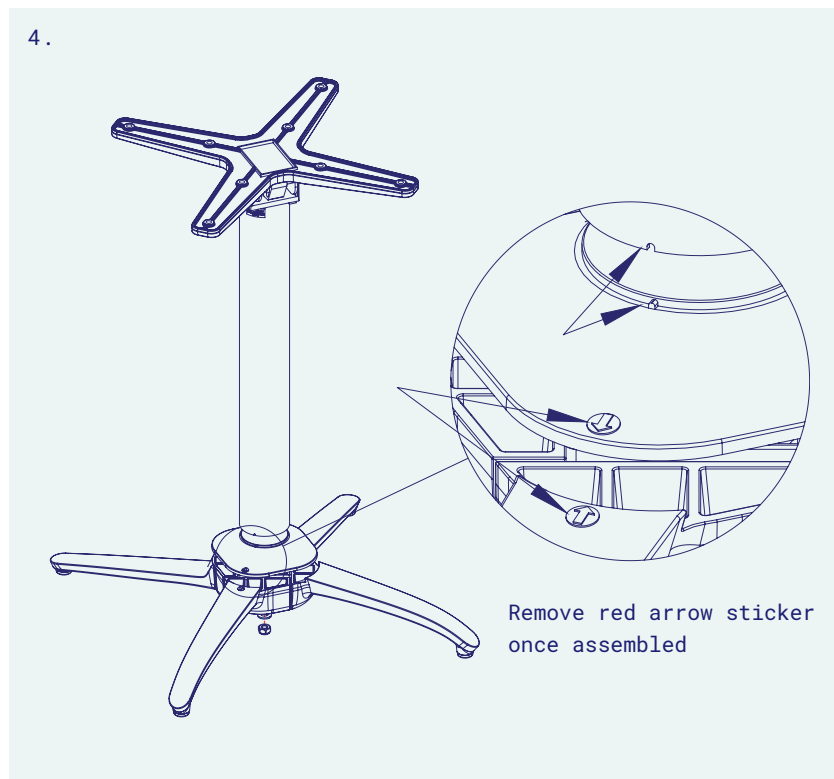

Terrace

HARDWARE INCLUDED

-  2 x M10 Nut
-  1 x M10 Washer
-  1 x M10 Nyloc

HAND TOOLS REQUIRED TO ASSEMBLE*

-  17mm Spanner
-  17mm Socket wrench

*Not supplied.

WATCH ASSEMBLY DEMO

All product information is correct at the time of printing but may be subject to change without notice. For the latest information please visit our website.