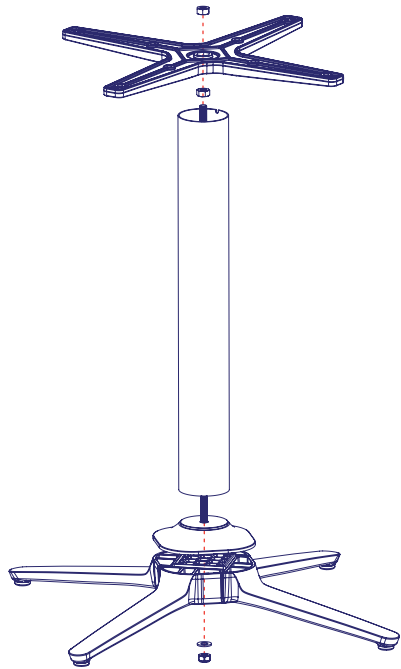

## HARDWARE INCLUDED

-  2 x M10 Nut
-  1 x M10 Washer
-  1 x M10 Nyloc

## HAND TOOLS REQUIRED TO ASSEMBLE\*

-  17mm Spanner
-  17mm Socket wrench

\*Not supplied.

1.

2.

3.

4.

5.