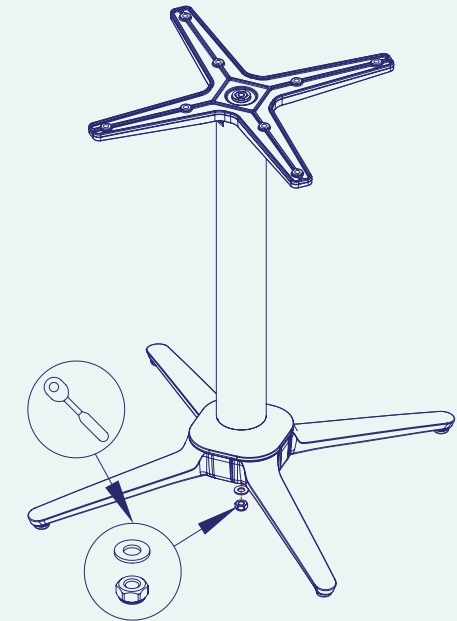

## HARDWARE INCLUDED

-  2 x M10 Nut
-  1 x M10 Washer
-  1 x M10 Nyloc

## HAND TOOLS REQUIRED TO ASSEMBLE\*

-  17mm Spanner
-  17mm Socket wrench

\*Not supplied.

1.

2.

3.

4.

5.